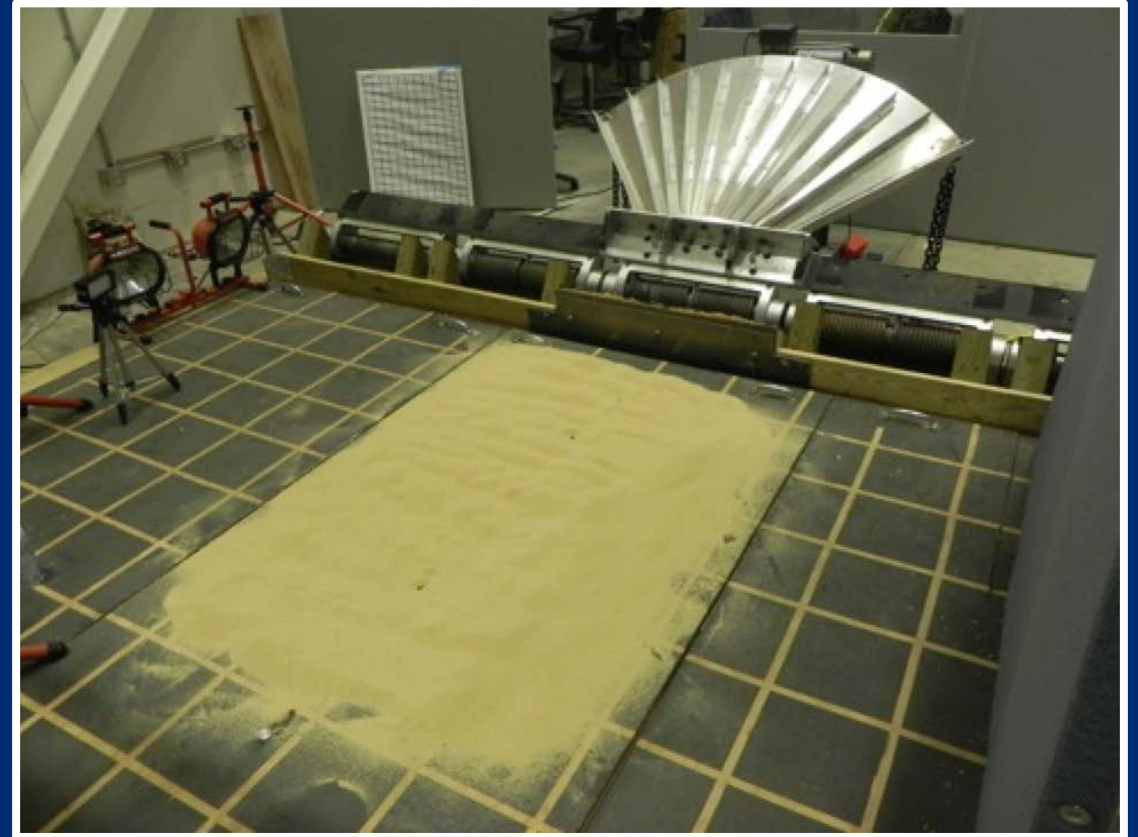

# The APL Planetary Impact Lab

The Vertical Gun Range, pictured, is the only facility of its kind on the East Coast.

The Ejecta Catapult, pictured, is the only such facility in the world.

**The APL Planetary Impact Lab (PIL) includes a Vertical Gun Range and Ejecta Catapult that enable state-of-the-art studies of impact cratering processes.**